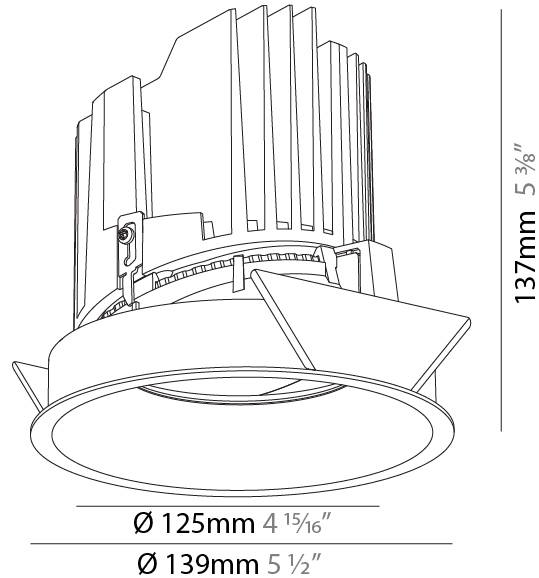

GENERAL

Series: Bioniq
 Subseries: Bioniq Round Adjustable
 Brand: Prolight
 Division: Architectural
 Mounting Type: Recessed
 Mounting Location: Ceiling
 Subcategory: Downlight

PHYSICAL

Shape: Round
 Diameter (mm): 139
 Diameter (in): 5 1/2
 Height (mm): 137
 Height (in): 5 3/8
 Ceiling Thickness (mm): 10 / 12.5 / 15
 Ceiling Thickness (in): 3/8 or 1/2 or 9/16
 Min. Recessing Depth (mm): 150
 Min. Recessing Depth (in): 5 7/8
 Light Distribution: Adjustable / Downlight
 Weight (kg): 0.805
 Weight (lbs): 1.77
 Fixture Finish: SSR / BKV / CWI / CRY / HAB / UFT / ITA / RUA / FTG / MYG / LOD / PUS / FRO / FUP / KIA / POP / BLS / SPG / MEY / GOH / GUM / CHC / COM / ABZ / JAG / OBR / MOS / ROR
 Fixture Material: Aluminum Die Cast
 Cut-out Measurements: 130mm / 5 1/8"

GENERAL

Series: Bioniq
 Subseries: Bioniq Round Semi Adjustable
 Brand: Prolicht
 Division: Architectural
 Mounting Type: Recessed
 Mounting Location: Ceiling
 Subcategory: Downlight

PHYSICAL

Shape: Round
 Diameter (mm): 139
 Diameter (in): 5 1/2
 Height (mm): 137
 Height (in): 5 3/8
 Ceiling Thickness (mm): 10 / 12.5 / 15
 Ceiling Thickness (in): 3/8 or 1/2 or 9/16
 Min. Recessing Depth (mm): 150
 Min. Recessing Depth (in): 5 7/8
 Light Distribution: Adjustable / Downlight
 Weight (kg): 0.814
 Weight (lbs): 1.79
 Fixture Finish: SSR / BKV / CWI / CRY / HAB / UFT / ITA / RUA / FTG / MYG / LOD / PUS / FRO / FUP / KIA / POP / BLS / SPG / MEY / GOH / GUM / CHC / COM / ABZ / JAG / OBR / MOS / ROR
 Fixture Material: Aluminum Die Cast
 Cut-out Measurements: 130mm / 5 1/8"

LED

Number of LEDs: 1
 Color Temperature (°K): 2700 / 3000 / 3500 / 4000
 Max. Delivered Lumen (lm): 870 / 970 / 1039 / 1060
 Nominal Lumen (lm): 960 / 1070 / 1156 / 1180
 CRI: >90 CRI
 Efficiency (%): 90.5
 Lamp Life (hrs): 50000

OPTICAL

Reflector°: 10
 Adjustability: Rotational 355°; Tilt 10°

RATINGS AND CERTIFICATIONS

Certified By: Certified for North American Standards
 IP rating: IP20

BIONIQ ROUND SEMI ADJUSTABLE RECESSED

A35299-